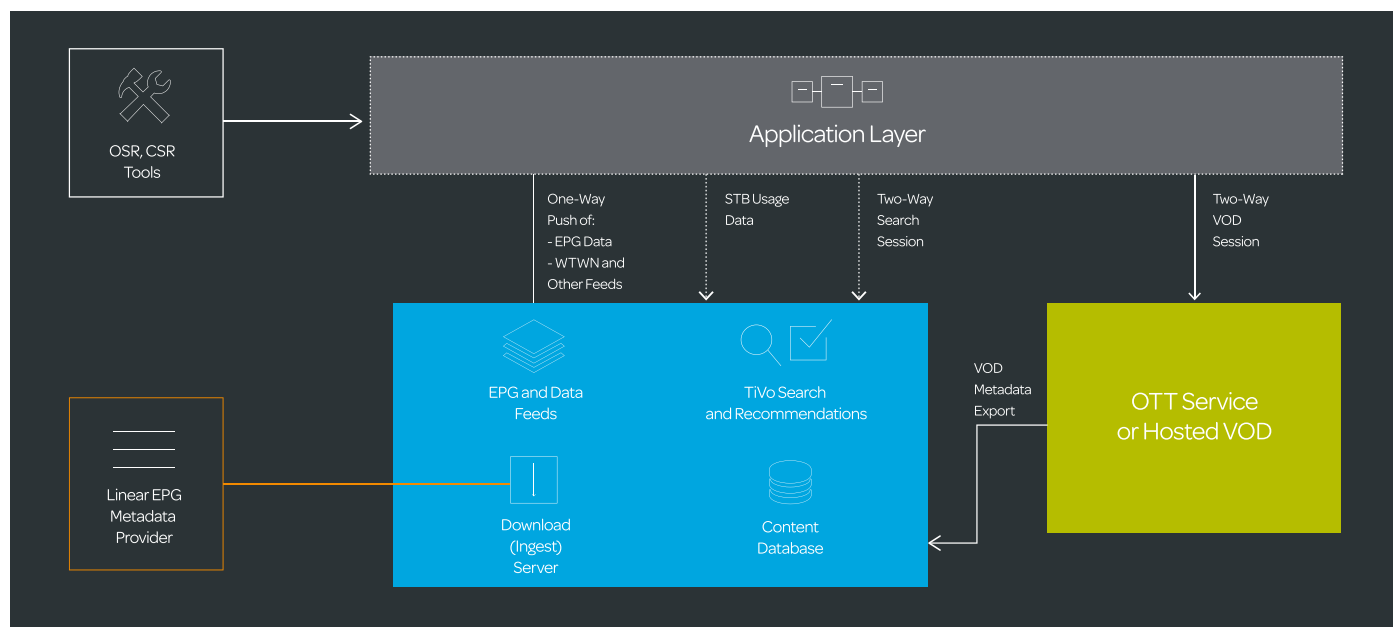

## Digital Terrestrial

- DVB-T/T2 broadcast
- Return-path over the internet (Ethernet/WiFi/3G)

## Satellite

- DVB-S/S2 broadcast
- Return-path over the internet (Ethernet/WiFi/3G/4G)

## Pure IP

- Managed network (IPTV)
- Unmanaged network (OTT)

# SYSTEM ARCHITECTURE